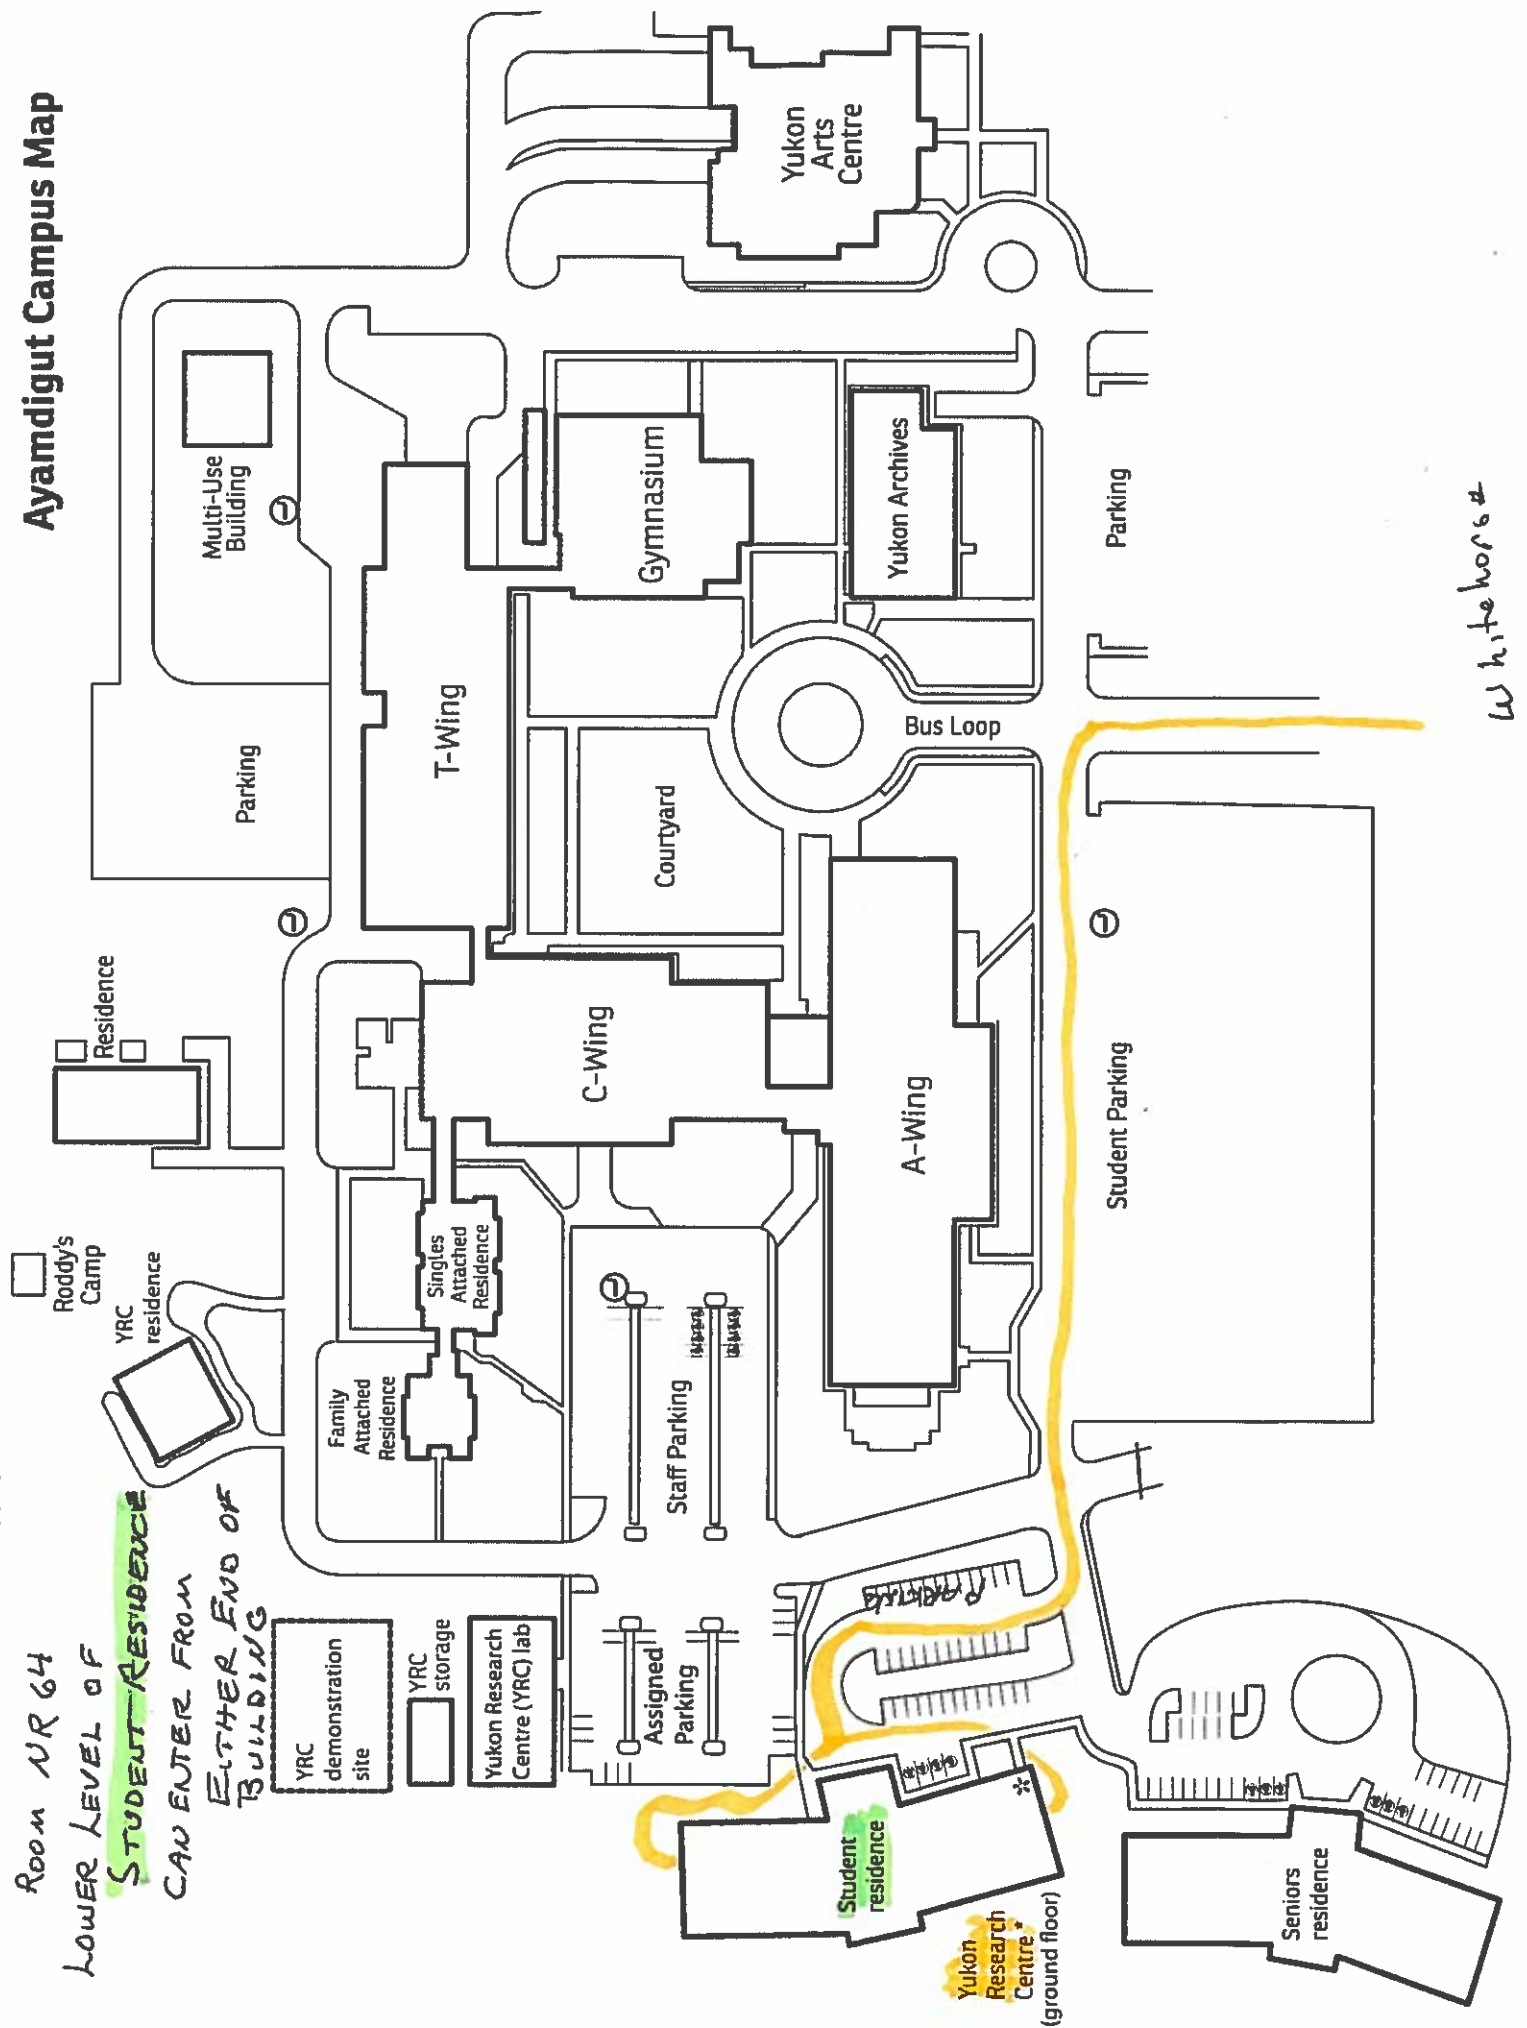

# Ayamdigut Campus Map

YRC NEW BOARDROOM  
 Room NR 64  
 LOWER LEVEL OF  
**STUDENT RESIDENCE**  
 CAN ENTER FROM  
 EITHER END OF  
 BUILDING

Whitehorse